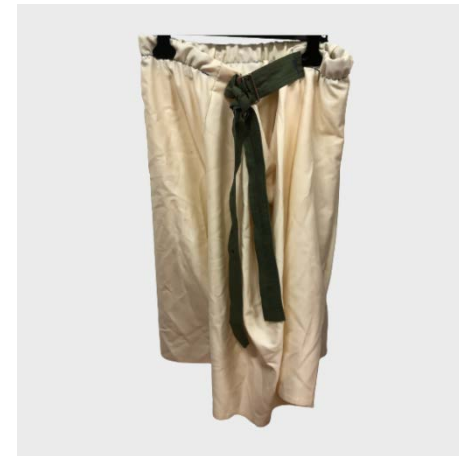

# SIMON CRACKER

SPRING SUMMER 2024 – SAMPLE COLLECTION

CAMICIA MC CROP PATCHWORK  
MULTI

FELPA ML STAMPA BALOON  
BLU

BERMUDA OVERSIZE  
AVORIO CINTURA VERDE

MINIGONNA ASIMMETRICA FLOREALE  
ROSA

CAMICIA CAPPA FANTASIA  
GIALLO VERDE