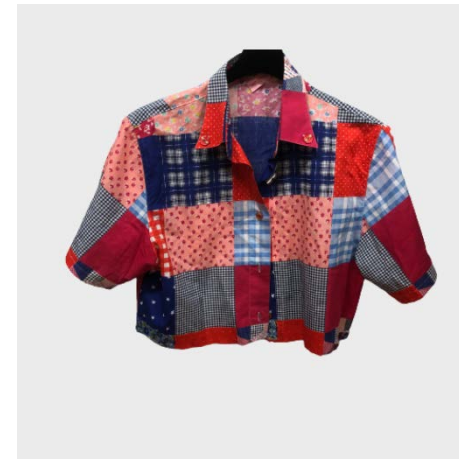

# SIMON CRACKER

SPRING SUMMER 2024 – SAMPLE COLLECTION

CAMICIA MC CROP PATCHWORK  
MULTI

FELPA ML STAMPA BALOON  
BLU

BERMUDA OVERSIZE  
AVORIO CINTURA VERDE

MINIGONNA ASIMMETRICA FLOREALE  
ROSA

CAMICIA CAPPA FANTASIA  
GIALLO VERDE