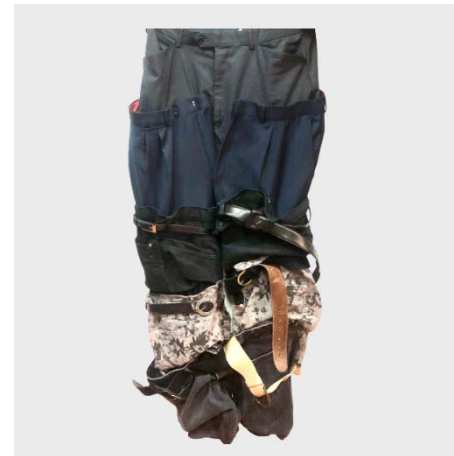

PANTALONE PATCHWORK CON CINTURE DENIM
BLU